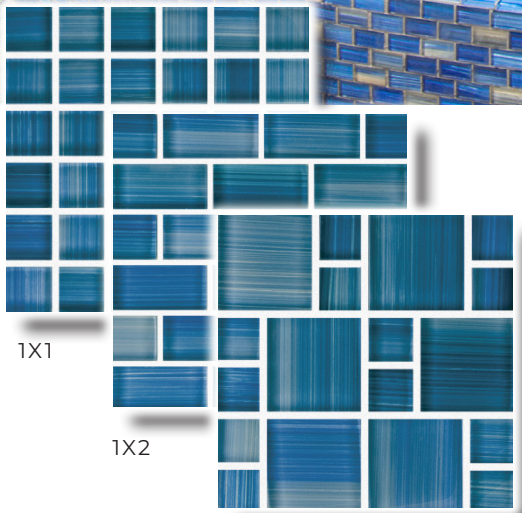

IMPRESSION SUNRISE

1X1

1X2

BLOCK RANDOM