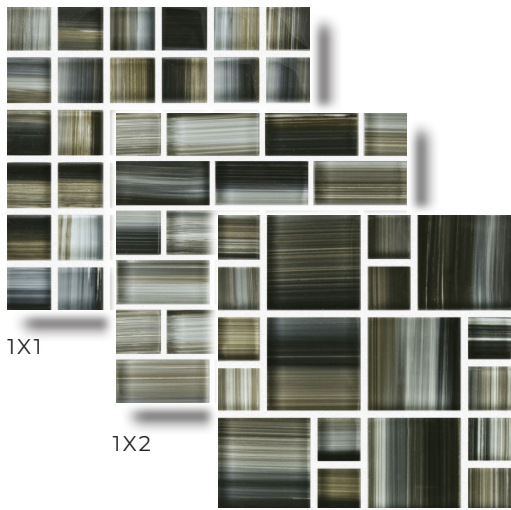

1X2

BLOCK RANDOM

1X1

1X2

BLOCK RANDOM

1X1

1X2

BLOCK RANDOM

STORMY

PARADISE

VENICE

1X1

1X2

BLOCK RANDOM

1X2

BLOCK RANDOM

SIZE	AVAILABILITY
1X1	✓
1X2	✓
2X2	✗
2X3	✗
2X4	✗
3X3	✗
BLOCK RANDOM	✓
PENNY ROUND	✗

SHADE VARIATION

CONTACT US TO GET SAMPLES TODAY

CALL YOUR AQUABELLA SALES REPRESENTATIVE OR YOUR CLOSEST BRANCH

SACRAMENTO, CA