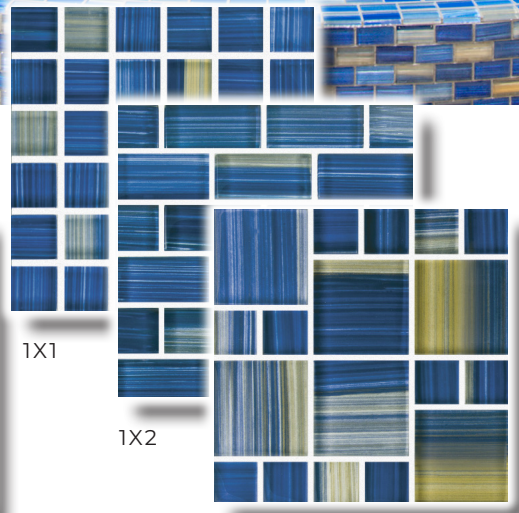

AQUABELLA

GLASS TILE

MONET

POOL TILE | PAVERS & COPING | ACCESSORIES | POOL FINISHES

IMPRESSION SUNRISE

WATER LILIES

SAILBOAT

1X1

1X2

BLOCK RANDOM

1X1

1X2

BLOCK RANDOM

1X1

1X2

BLOCK RANDOM

STORMY

PARADISE

VENICE

1X1

1X2

BLOCK RANDOM

1X2

BLOCK RANDOM

SIZE	AVAILABILITY
1X1	✓
1X2	✓
2X2	✗
2X3	✗
2X4	✗
3X3	✗
BLOCK RANDOM	✓
PENNY ROUND	✗

SHADE VARIATION

CONTACT US TO GET SAMPLES TODAY

CALL YOUR AQUABELLA SALES REPRESENTATIVE OR YOUR CLOSEST BRANCH

SACRAMENTO, CA