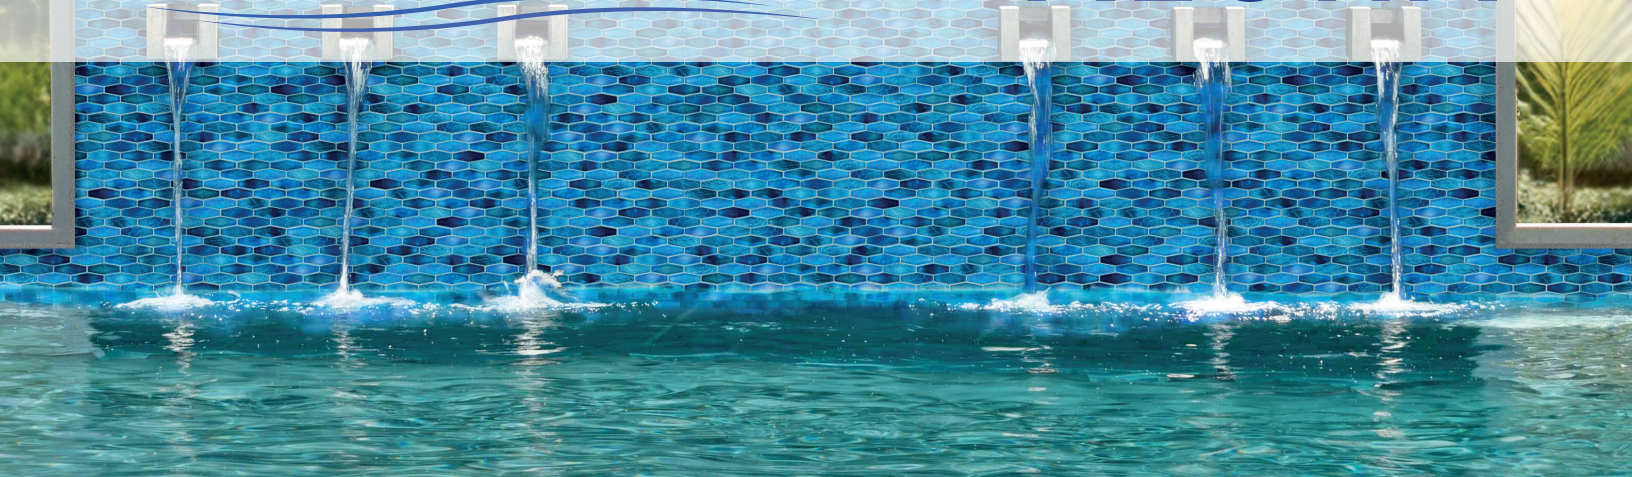

AQUABELLA

ALOHA