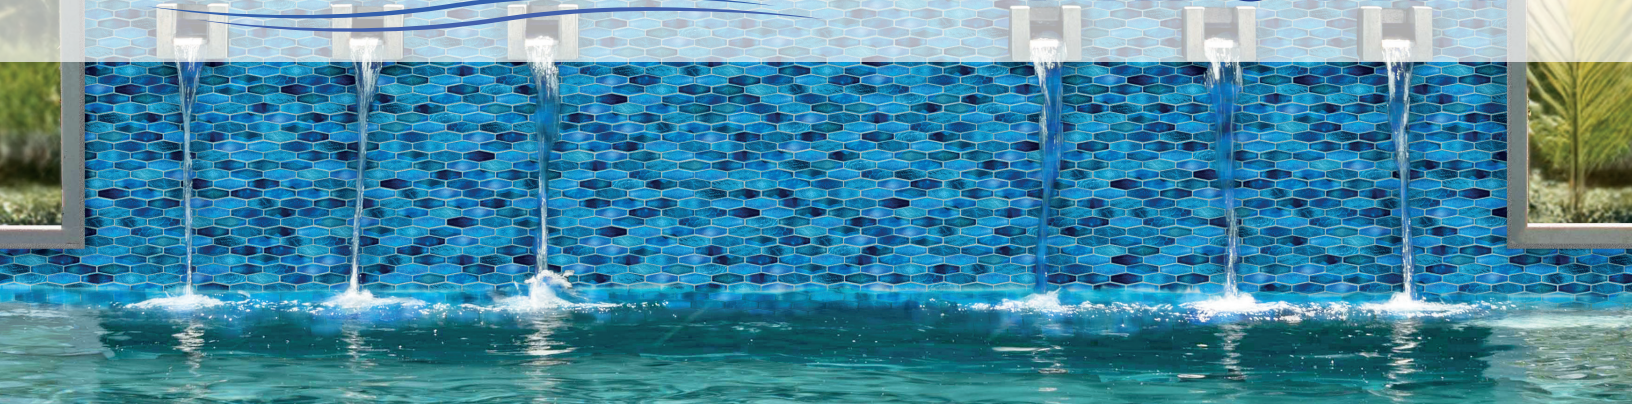

OAHU

FULL HEX

BORDER HEX

Elevate your pool with sleek hexagon glass tiles, with an easier installation thanks to our new clean-cut border.

DISCLAIMER

Variation in color, shade, surface texture and size are natural characteristics of all our products and should be expected. Because differences in all ceramic and natural products are inherent of these, tile and trim supplied for your particular installation may not match samples. Samples and photos provided are representative, but may not indicate all variations of these characteristics. A final confirmation should be made from actual tiles and trim before installation.

AQUABELLA

ALOHA

APPLICATIONS

USE	WALLS	BACKSPLASH	SHOWER WALLS	POOLS/SPA
RESIDENTIAL	✓	✓	✓	✓
COMMERCIAL	✓	✓	✓	✓
LIGHT COMMERCIAL	✓	✓	✓	✓

PACKING INFORMATION

SIZE	SF/SHEET	SH/ CARTON	CARTONS/ PALLET
HEX FULL	1	11	63
BORDER HEX	1	11	63