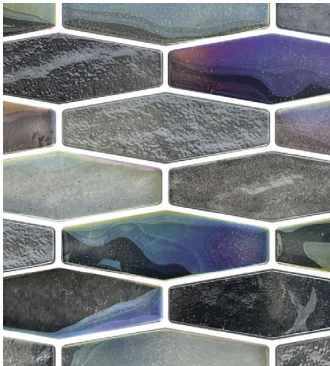

AQUABELLA

ALOHA

KONA

FULL HEX

BORDER HEX

MAUI

FULL HEX

BORDER HEX

OAHU

FULL HEX

BORDER HEX

Elevate your pool with sleek hexagon glass tiles, with an easier installation thanks to our new clean-cut border.

DISCLAIMER

Variation in color, shade, surface texture and size are natural characteristics of all our products and should be expected. Because differences in all ceramic and natural products are inherent of these, tile and trim supplied for your particular installation may not match samples. Samples and photos provided are representative, but may not indicate all variations of these characteristics. A final confirmation should be made from actual tiles and trim before installation.