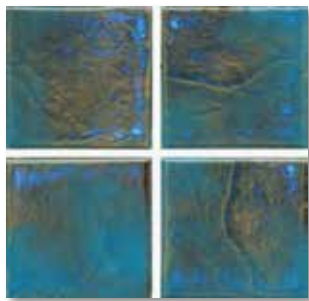

## RANDOM BLOCK Series

RBL31, LIGHT SKY

RBL3331, LIGHT SKY

RBL32, COMBO

RBL3332, COMBO

RBL33, BLUE / GREEN

RBL3333, BLUE / GREEN

RBL34, BLUE / BROWN

RBL3334, BLUE / BROWN

RBL33 Blue / Green tile application shown above.